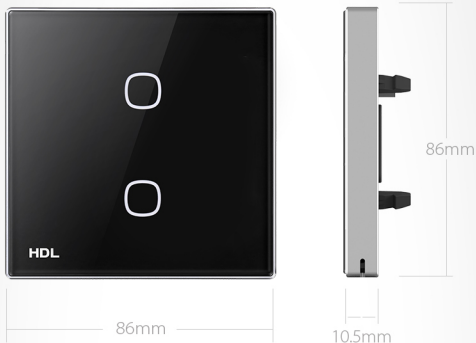

HDL[®]

iTouch Series Touch Panel

HDL-MPT2.46-A

Multiple control targets

With a light touch on the button, iTouch enables to control a wide range of smart home devices.

iTouch Series Touch Panel

HDL-MPT2.48-A

Activate your smart home

- Buspro online upgradable

Color options:

- White Black

iTouch Series Touch Panel

HDL-MPT2.48-A

Adjustable backlight color

The light indicators are hidden beneath the smooth and elegant glass. A touch on the button brings you a different light mode.