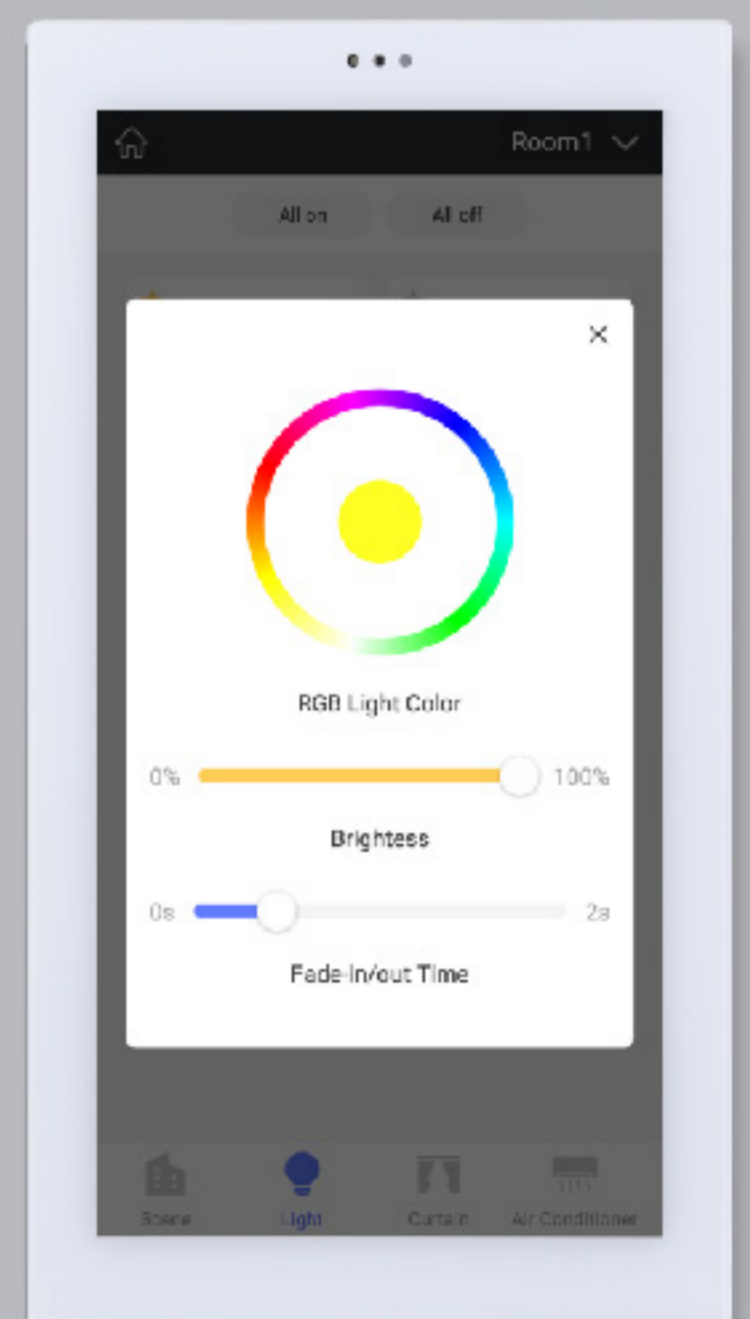

HDL®

WallApp

Continuous variable brightness control.

On WallApp, you can dim the light with a slider and see the brightness in percentage. It offers you continuous and smooth changes of brightness that you just love.

WallApp

Fade-in and fade-out of light.

To avoid radical changes of room brightness that make us visually uncomfortable, you can set a time period to let the light fade in or fade out. By doing so, you will just find the changes of light in your home as soft as sunrise and sunset.

HDL[®]

WallApp

The color you touch is the color you will see from your lights.

The lighting interface intuitively shows the current light color. You can change it by touching the color ring on the interface. And the light color will change as your finger moves.

HDL[®]

WallApp

Accurate and intuitive curtain control.

On the curtain page, you can press a button to open, close or stop the curtains. Or you can directly tap the curtain icon, slide it to control the curtain in percentage.