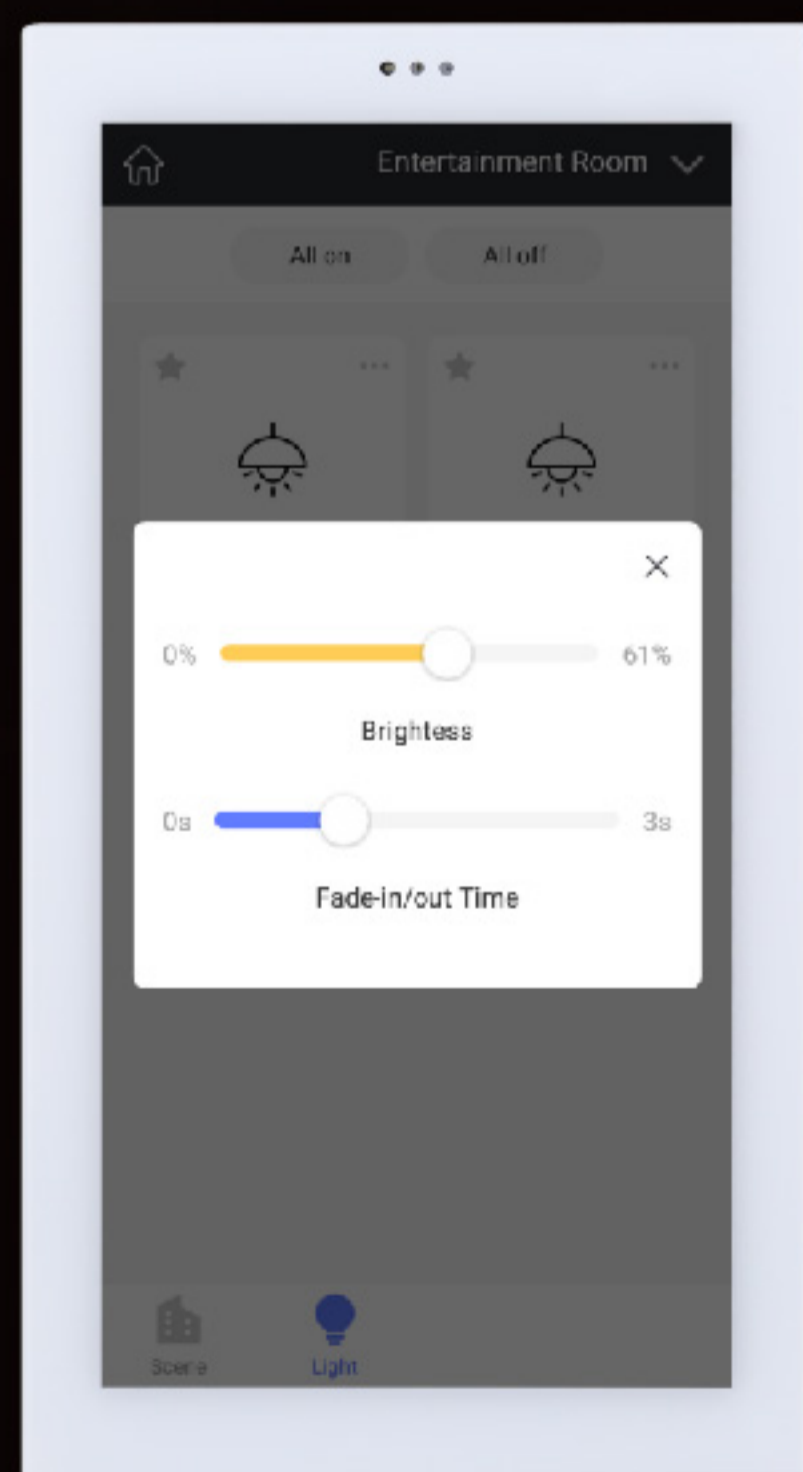

WallApp

Quick and Smooth.

You can add your favorite Scenes, Lights and Curtains to the home screen. In most cases, you just need one touch to control the device you want. For more operation, such as select a room, you can swipe left or right on the screen.

HDL®

WallApp

Continuous variable brightness control.

On WallApp, you can dim the light with a slider and see the brightness in percentage. It offers you continuous and smooth changes of brightness that you just love.

WallApp

Fade-in and fade-out of light.

To avoid radical changes of room brightness that make us visually uncomfortable, you can set a time period to let the light fade in or fade out. By doing so, you will just find the changes of light in your home as soft as sunrise and sunset.

HDL[®]

WallApp

The color you touch is the color you will see from your lights.

The lighting interface intuitively shows the current light color. You can change it by touching the color ring on the interface. And the light color will change as your finger moves.