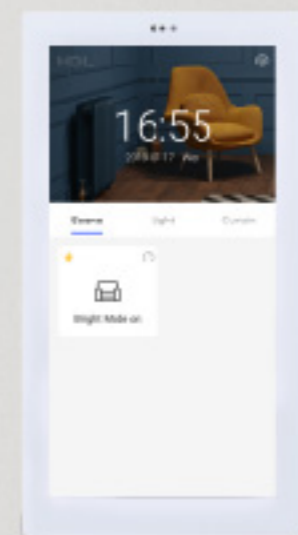

WallApp

Optimal user experience.

WallApp is an interface specially designed for wall-mounted panels. It will be applied to S57 touch panels. Either the interaction logic or button size will make you feel that everything is perfectly well.

S57

WallApp

Aesthetically pleasing Interface design.

WallApp's interface is extremely elegant, clean, simple and user-friendly. Running on HDL touch panels, it can add credits to our interior decoration.

WallApp

Quick and Smooth.

You can add your favorite Scenes, Lights and Curtains to the home screen. In most cases, you just need one touch to control the device you want. For more operation, such as select a room, you can swipe left or right on the screen.

HDL[®]

WallApp

The color you touch is the color you will see from your lights.

The lighting interface intuitively shows the current light color. You can change it by touching the color ring on the interface. And the light color will change as your finger moves.