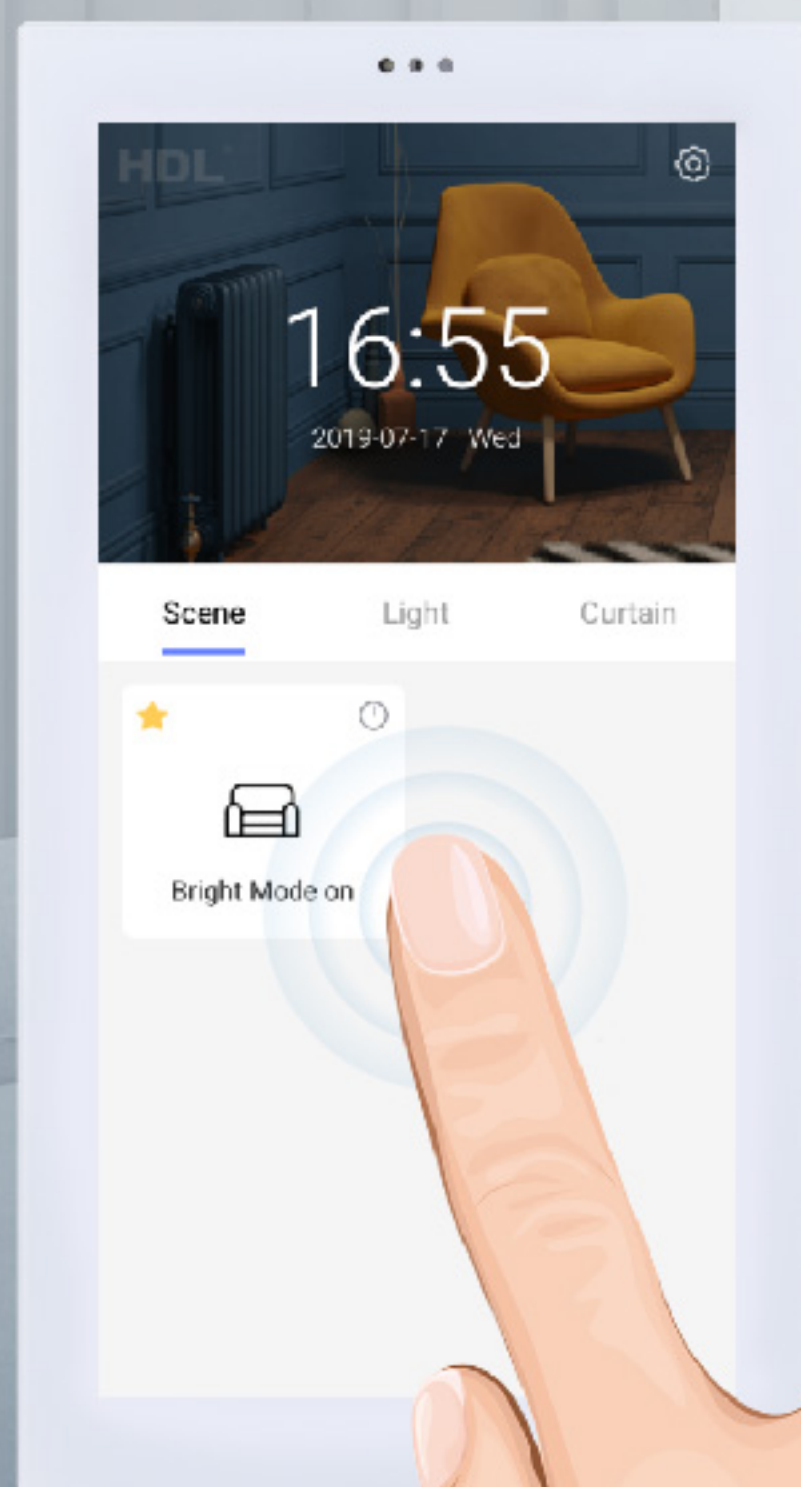

WallApp

Optimal user experience.

WallApp is an interface specially designed for wall-mounted panels. It will be applied to S57 touch panels. Either the interaction logic or button size will make you feel that everything is perfectly well.

S57

WallApp

Aesthetically pleasing Interface design.

WallApp's interface is extremely elegant, clean, simple and user-friendly. Running on HDL touch panels, it can add credits to our interior decoration.

WallApp

Quick and Smooth.

You can add your favorite Scenes, Lights and Curtains to the home screen. In most cases, you just need one touch to control the device you want. For more operation, such as select a room, you can swipe left or right on the screen.

HDL[®]

WallApp

The color you touch is the color you will see from your lights.

The lighting interface intuitively shows the current light color. You can change it by touching the color ring on the interface. And the light color will change as your finger moves.