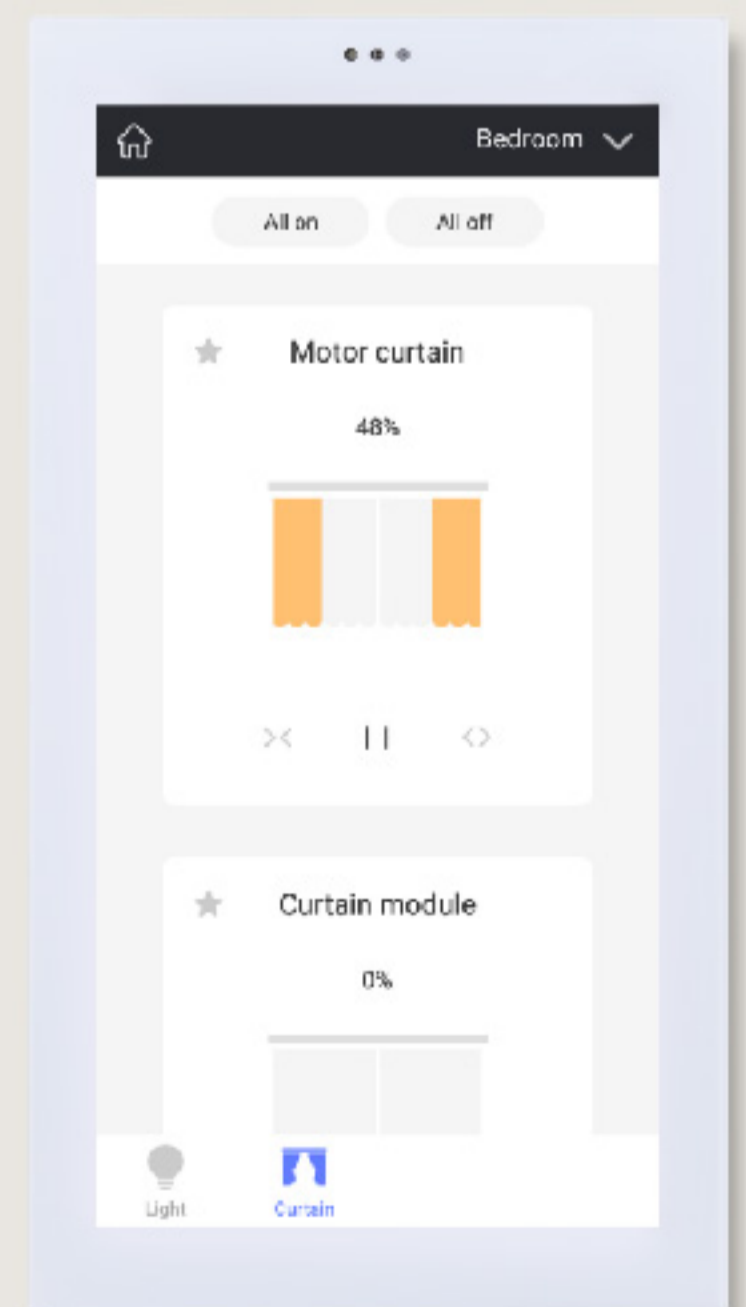

WallApp

Fade-in and fade-out of light.

To avoid radical changes of room brightness that make us visually uncomfortable, you can set a time period to let the light fade in or fade out. By doing so, you will just find the changes of light in your home as soft as sunrise and sunset.

HDL[®]

WallApp

The color you touch is the color you will see from your lights.

The lighting interface intuitively shows the current light color. You can change it by touching the color ring on the interface. And the light color will change as your finger moves.

HDL[®]

WallApp

Accurate and intuitive curtain control.

On the curtain page, you can press a button to open, close or stop the curtains. Or you can directly tap the curtain icon, slide it to control the curtain in percentage.