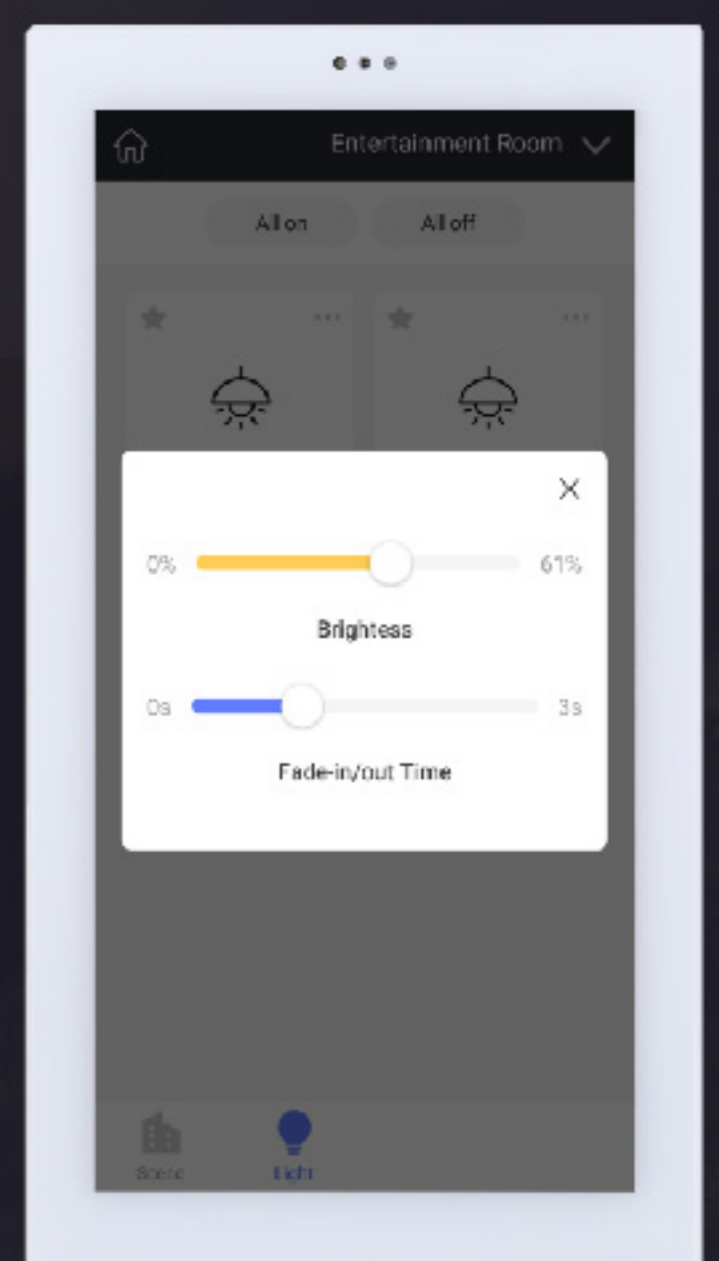

WallApp

Quick and Smooth.

You can add your favorite Scenes, Lights and Curtains to the home screen. In most cases, you just need one touch to control the device you want. For more operation, such as select a room, you can swipe left or right on the screen.

HDL®

WallApp

Continuous variable brightness control.

On WallApp, you can dim the light with a slider and see the brightness in percentage. It offers you continuous and smooth changes of brightness that you just love.

WallApp

Fade-in and fade-out of light.

To avoid radical changes of room brightness that make us visually uncomfortable, you can set a time period to let the light fade in or fade out. By doing so, you will just find the changes of light in your home as soft as sunrise and sunset.

HDL[®]

WallApp

The color you touch is the color you will see from your lights.

The lighting interface intuitively shows the current light color. You can change it by touching the color ring on the interface. And the light color will change as your finger moves.