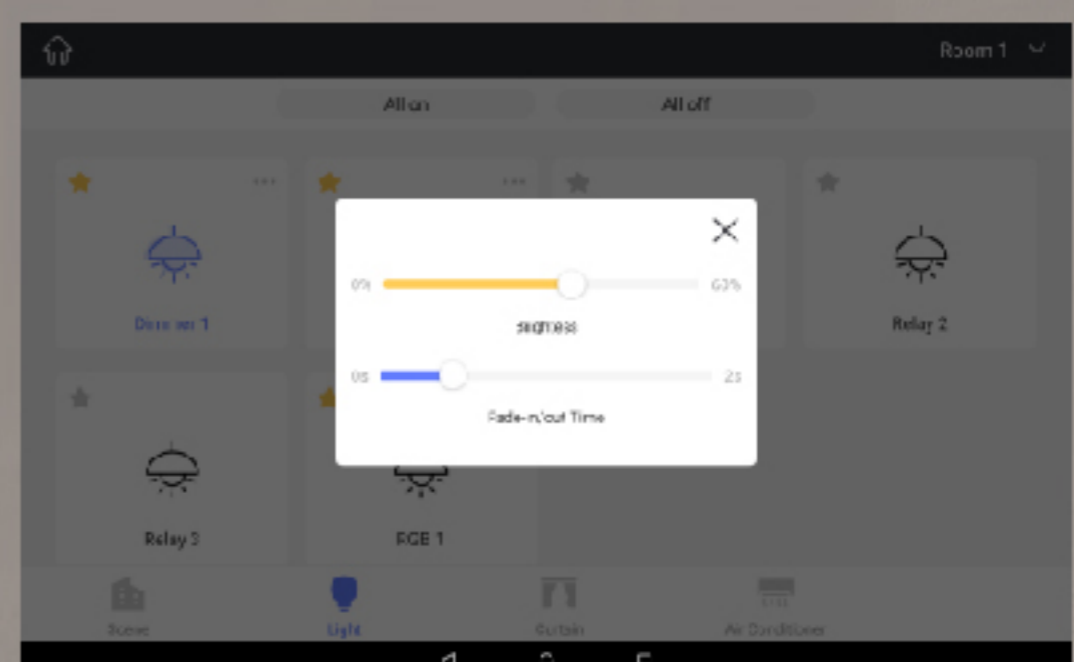

WallApp for S10

Quick and Smooth.

You can add your favorite Scenes, Lights and Curtains to the home screen.
In most cases, you just need one touch to control the device you want.
For more operation, you can swipe left or right on the screen.

WallApp for S10

Continuous variable brightness control.

On WallApp, you can dim the light with a slider and see the brightness in percentage. It offers you continuous and smooth changes of brightness that you just love.

S10

WallApp for S10

Fade-in and fade-out of light.

To avoid radical changes of room brightness that make us visually uncomfortable, you can set a time period to let the light fade in or fade out. By doing so, you will just find the changes of light in your home as soft as sunrise and sunset.

S10

HDL[®]

WallApp for S10

The color you touch is the color you will see from your lights.

The lighting interface intuitively shows the current light color. You can change it by touching the color ring on the interface. And the light color will change as your finger moves.