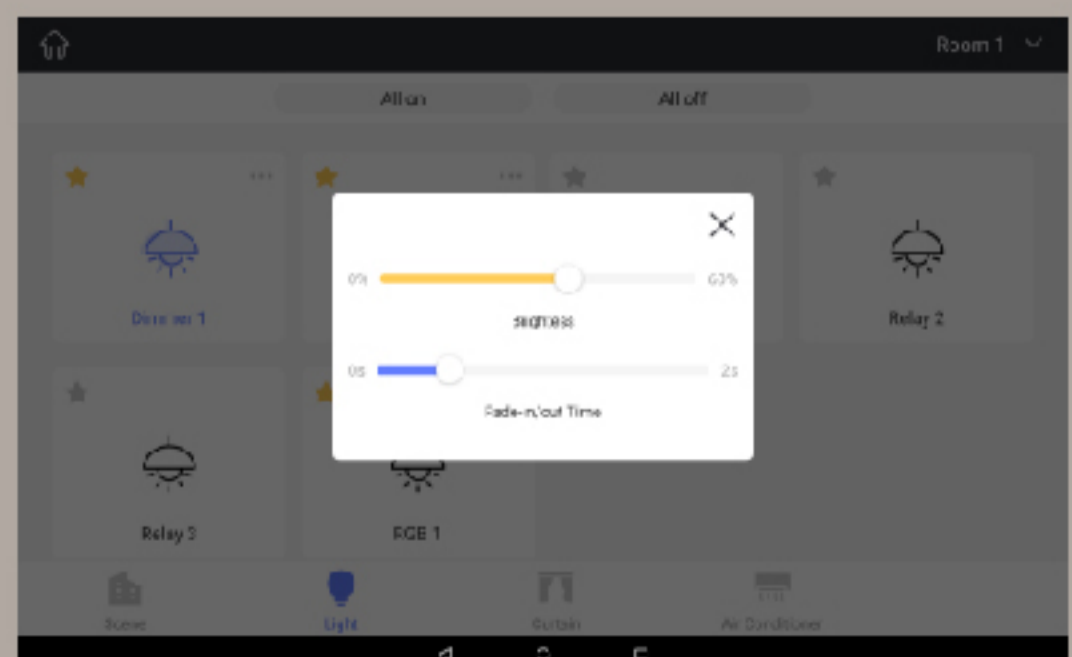

WallApp for S10

Continuous variable brightness control.

On WallApp, you can dim the light with a slider and see the brightness in percentage. It offers you continuous and smooth changes of brightness that you just love.

S10

WallApp for S10

Fade-in and fade-out of light.

To avoid radical changes of room brightness that make us visually uncomfortable, you can set a time period to let the light fade in or fade out. By doing so, you will just find the changes of light in your home as soft as sunrise and sunset.

S10

HDL[®]

WallApp for S10

The color you touch is the color you will see from your lights.

The lighting interface intuitively shows the current light color. You can change it by touching the color ring on the interface. And the light color will change as your finger moves.

S10

WallApp for S10

Accurate and intuitive curtain control.

On the curtain page, you can press a button to open, close or stop the curtains. Or you can directly tap the curtain icon, slide it to control the curtain in percentage.