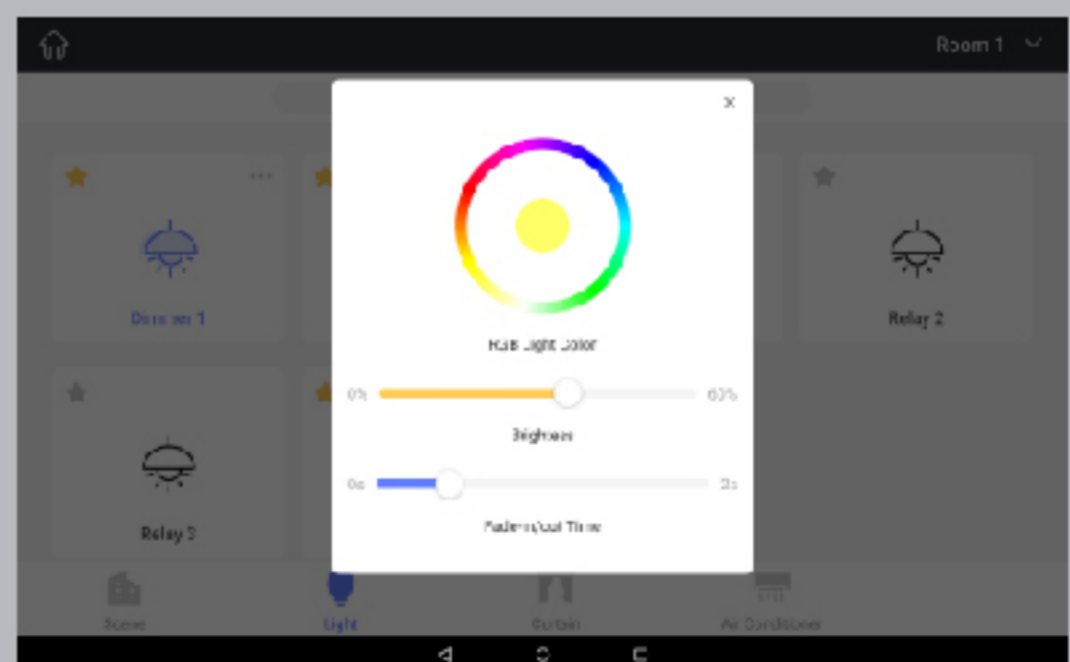

WallApp for S10

Continuous variable brightness control.

On WallApp, you can dim the light with a slider and see the brightness in percentage. It offers you continuous and smooth changes of brightness that you just love.

S10

WallApp for S10

Fade-in and fade-out of light.

To avoid radical changes of room brightness that make us visually uncomfortable, you can set a time period to let the light fade in or fade out. By doing so, you will just find the changes of light in your home as soft as sunrise and sunset.

S10

HDL[®]

WallApp for S10

The color you touch is the color you will see from your lights.

The lighting interface intuitively shows the current light color. You can change it by touching the color ring on the interface. And the light color will change as your finger moves.

S10

WallApp for S10

Accurate and intuitive curtain control.

On the curtain page, you can press a button to open, close or stop the curtains. Or you can directly tap the curtain icon, slide it to control the curtain in percentage.