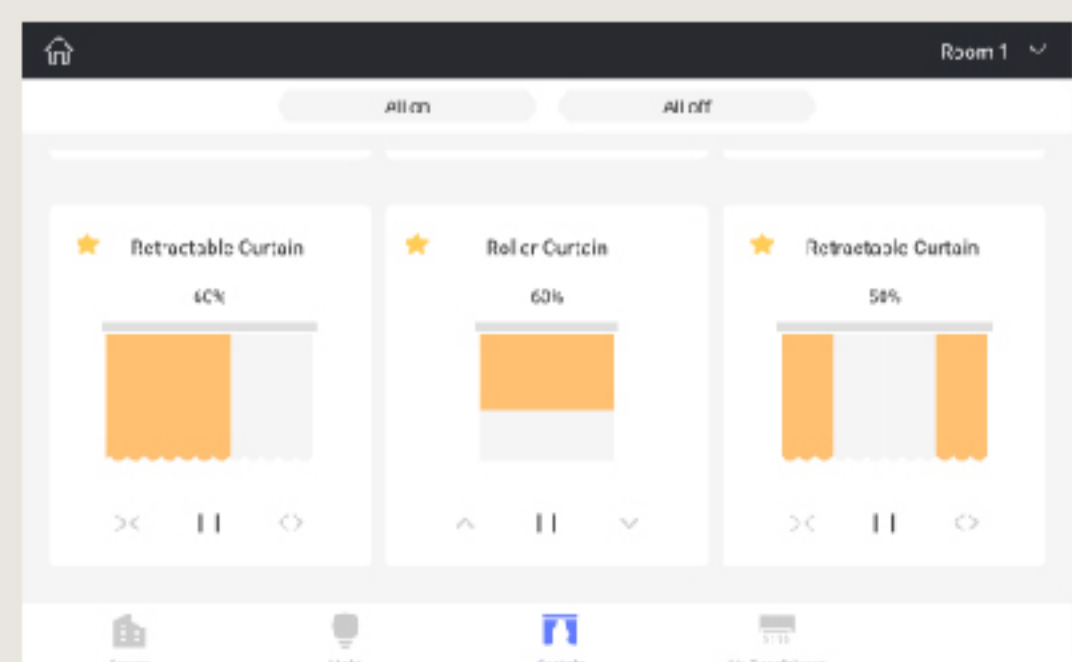

S10

HDL[®]

WallApp for S10

The color you touch is the color you will see from your lights.

The lighting interface intuitively shows the current light color. You can change it by touching the color ring on the interface. And the light color will change as your finger moves.

S10

WallApp for S10

Accurate and intuitive curtain control.

On the curtain page, you can press a button to open, close or stop the curtains. Or you can directly tap the curtain icon, slide it to control the curtain in percentage.

S10

WallApp for S10

Just forget about the thermostat.

WallApp makes it easier to set the status of air conditioners. Adjusting the temperature by sliding on an arc will make you feel as premium as sitting in a luxury sedan. You may just forget about the thermostat.