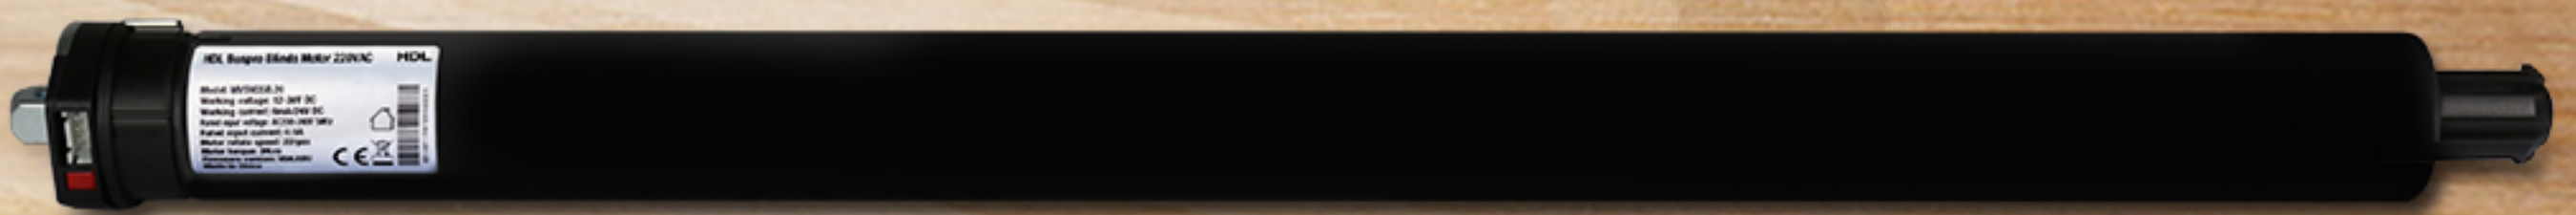

Blind Motor

Quick and convenient

With HDL blind motors, you can easily control your blinds with a smart phone, wall panel or a remote.

Blind Motor

Super quiet

The blind motor runs so smoothly that only makes a sound lower than 35dB. It is barely noticeable by our ears.

Blind Motor

Control via a remote

The blind motor allows you to control the blind with a remote. You will find it so convenient especially when you are lying in the bed.

Blind Motor

- Supports open, stop, close and percentage control;
- Available for Buspro and KNX;
- Supports remote control;
- Ultra-quiet at 35dB;
- The motor and aluminum tube are assembled together by default;
- Fabric lab-dips are provided by default.