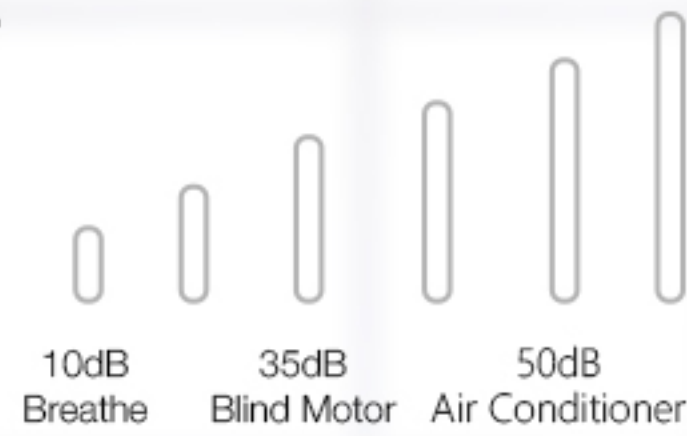

Blind Motor

Quick and convenient

With HDL blind motors, you can easily control your blinds with a smart phone, wall panel or a remote.

Blind Motor

Super quiet

The blind motor runs so smoothly that only makes a sound lower than 35dB. It is barely noticeable by our ears.